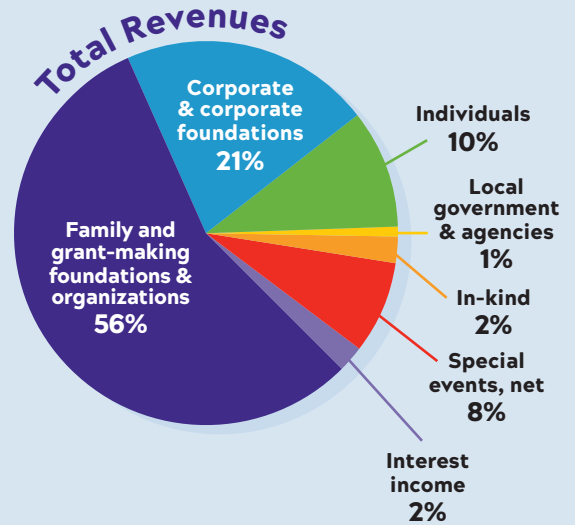

FINANCIALS

Statement of Activities and Change in Net Assets

Fiscal Year Ended June 30, 2020

Revenue, gains, and other support:

Contributions:

Family and grant-making foundations & organizations . . .	$4,337,000
Corporate & corporate foundations	1,640,000
Individuals	791,000
Local government & agencies	92,000
In-kind	114,000
Special events, net	645,000
Interest income	123,000

Total revenue, gains, and other support $7,742,000

Expenses:

Program services & grants	$6,731,000
Management & general	579,000
Fundraising	508,000

Total expenses $7,818,000

Change in net assets	$(76,000)
Net assets, beginning of year	12,668,000

Net assets, end of year $12,592,000

DPS Foundation received an unmodified opinion by independent auditors Plante & Moran, PLLC for the year ended June 30, 2020. The complete Financial Statements and Independent Auditor's Report are available upon request.

Grants funded:

Teacher and school leader growth & support	$1,787,000
School flexibility	118,000
Whole child, whole family	2,576,000
Workforce development	2,015,000
Unique opportunities	27,000

Total grants funded $6,523,000