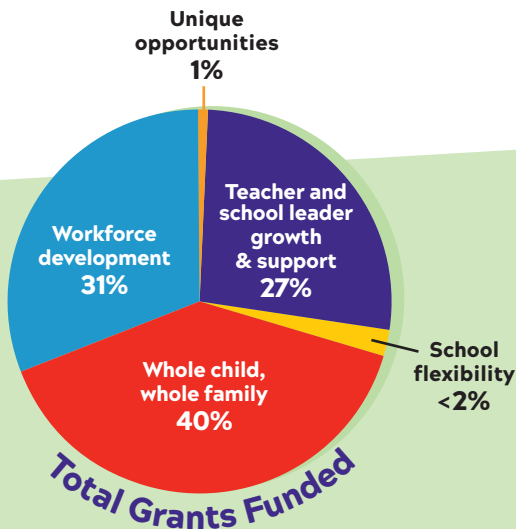

Grants funded:

Teacher and school leader growth & support	\$1,787,000
School flexibility	118,000
Whole child, whole family	2,576,000
Workforce development	2,015,000
Unique opportunities	27,000

Total grants funded \$6,523,000