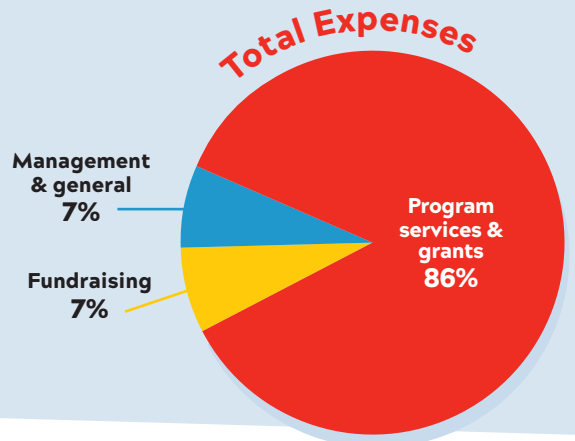

FINANCIALS

Statement of Activities and Change in Net Assets

Fiscal Year Ended June 30, 2020

Revenue, gains, and other support:

Contributions:

Family and grant-making foundations & organizations . . .	$4,337,000
Corporate & corporate foundations	1,640,000
Individuals	791,000
Local government & agencies	92,000
In-kind	114,000
Special events, net	645,000
Interest income	123,000

Total revenue, gains, and other support $7,742,000

Expenses:

Program services & grants	$6,731,000
Management & general	579,000
Fundraising	508,000

Total expenses $7,818,000

Change in net assets	$(76,000)
Net assets, beginning of year	12,668,000

Net assets, end of year $12,592,000

DPS Foundation received an unmodified opinion by independent auditors Plante & Moran, PLLC for the year ended June 30, 2020. The complete Financial Statements and Independent Auditor's Report are available upon request.

Grants funded:

Teacher and school leader growth & support	$1,787,000
School flexibility	118,000
Whole child, whole family	2,576,000
Workforce development	2,015,000
Unique opportunities	27,000

Total grants funded $6,523,000